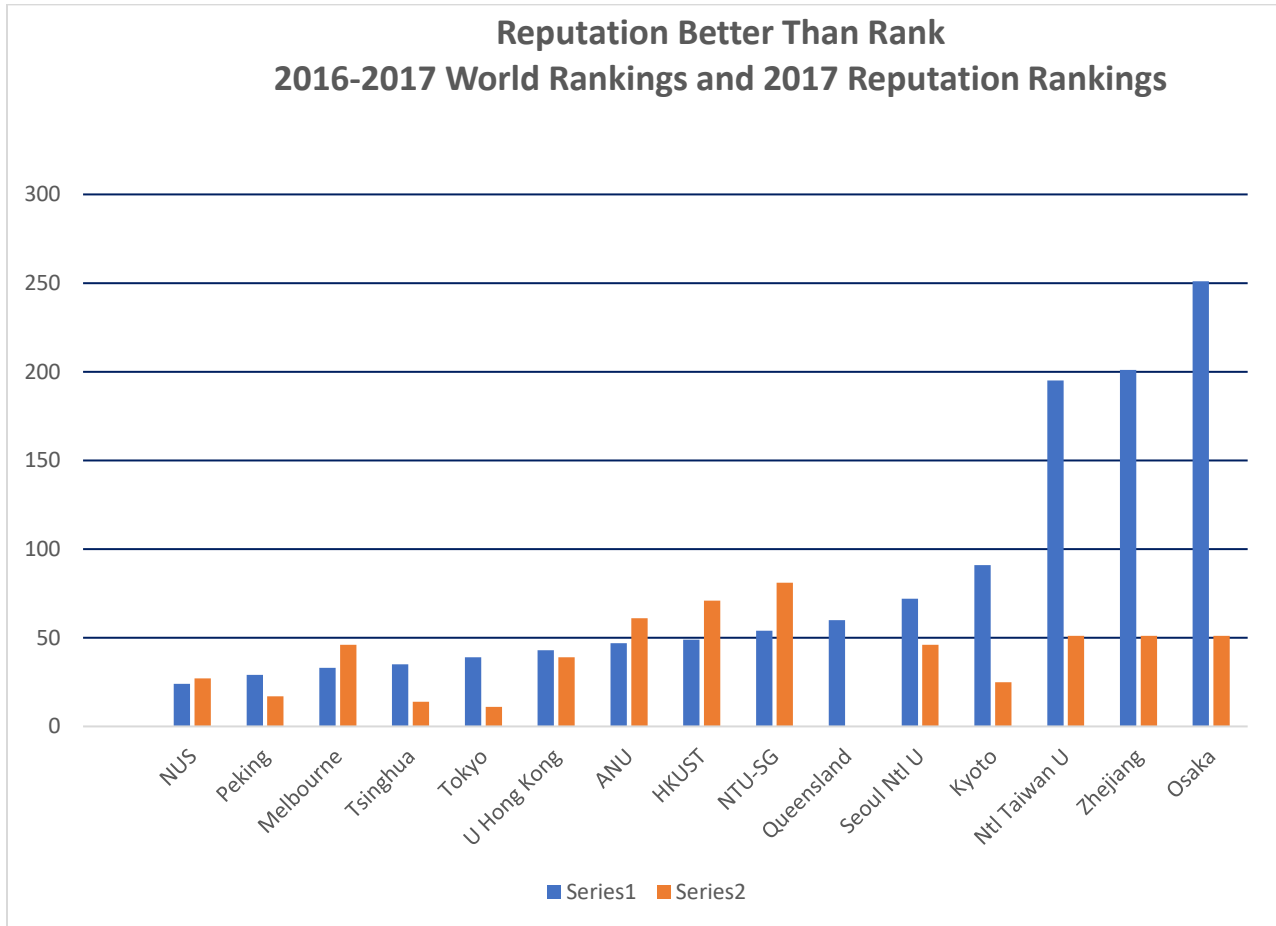

Figure 27.2. Comparison of Reputation and World Rankings.

Includes Tables 27.2.a and 2b.

Blue - World University Rank – 2016-2017 Red: World Reputation Rank – 2017

Since this is a chart of rankings, the lower the rank the better. Nine of the 15 Asia-Pac universities in the top 10 in the world or reputation rankings had better reputation than world rankings.

See Table 2a below for data

Table 27 2.a. Asia Pac Top 10 World Composite and Reputation - World Ranks and Asia-Pacific Ranks

A P W	Rank	2016- 2017		2017	2011	2010- 2011		2011	
		W World	R World	AP Rep	W World	W Top	R Top	2011 Rep	
1	NUS	24	27	5	3	34		27	3
2	Peking	29	17	3	5	37		43	6
3	Melbourne	33	46	7	4	36		45	7
4	Tsinghua	35	14	2	9	58		35	4
5	Tokyo	39	11	1	2	26		8	1
6	U Hong Kong	43	39	6	1	21		42	5
7	ANU	47	61	13	7	43		51	9
8	HKUST	49	71	17	6	41		91	14
9	NTU-SG	54	81	19	22	174		91	14
10	Queensland	60			10	81		81	12
11	Seoul Ntl U	72	46	7	12	109		51	9
12	Kyoto	91	25	4	8	57		18	2
13	Ntl Taiwan U	195	51	9	15	115		81	12
14	Zhejiang	201	51	9	26	197			
15	Osaka	251	51	9	16	130		50	8

NOTES: A P Asia-Pac; W- World

Highlights – Top ten in world and reputation differ in 2017 based on Asian rank.

2011: Eight of ten same for reputation and world top ten

TABLE 27. 2. b**THE World and Reputation Composite Rankings**