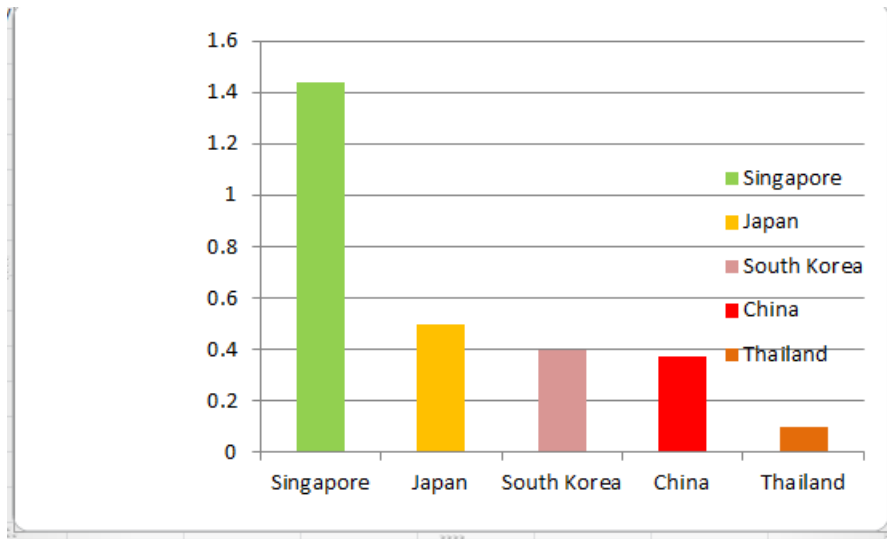

Figure 7.2 Asian researcher efficiency

WFC per 1,000 researchers

Nature Index 2014 Global pg S73
Data approximated from print table